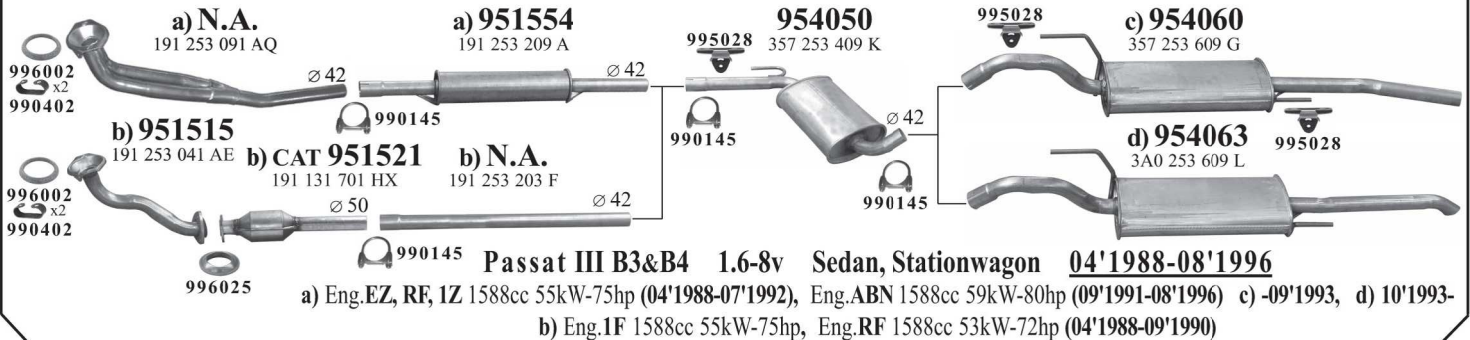

Passat B3&B4 '1988-'1996