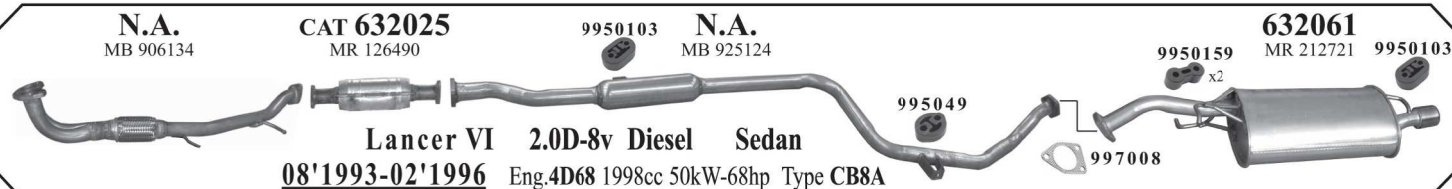

Lancer VI 2.0D-8v Diesel Sedan

08'1993-02'1996 Eng.4D68 1998cc 50kW-68hp Type CB8A