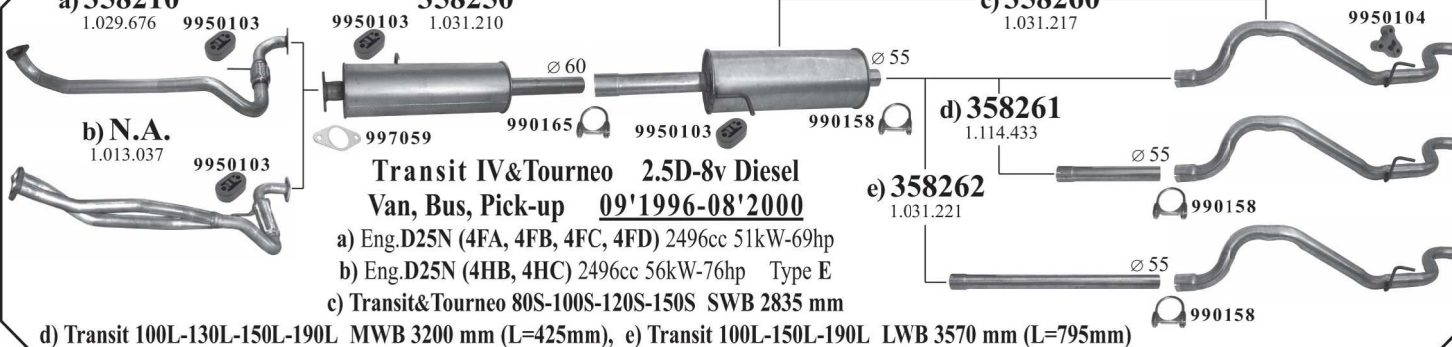

**Transit IV&Tourneo 2.5D-8v Diesel
Van, Bus, Pick-up 09'1996-08'2000**

a) Eng.D25N (4FA, 4FB, 4FC, 4FD) 2496cc 51kW-69hp
b) Eng.D25N (4HB, 4HC) 2496cc 56kW-76hp Type E
c) Transit&Tourneo 80S-100S-120S-150S SWB 2835 mm

d) Transit 100L-130L-150L-190L MWB 3200 mm (L=425mm), e) Transit 100L-150L-190L LWB 3570 mm (L=795mm)

N.A.
1.055.279

358250
1.030.694

a) 358260
1.031.219