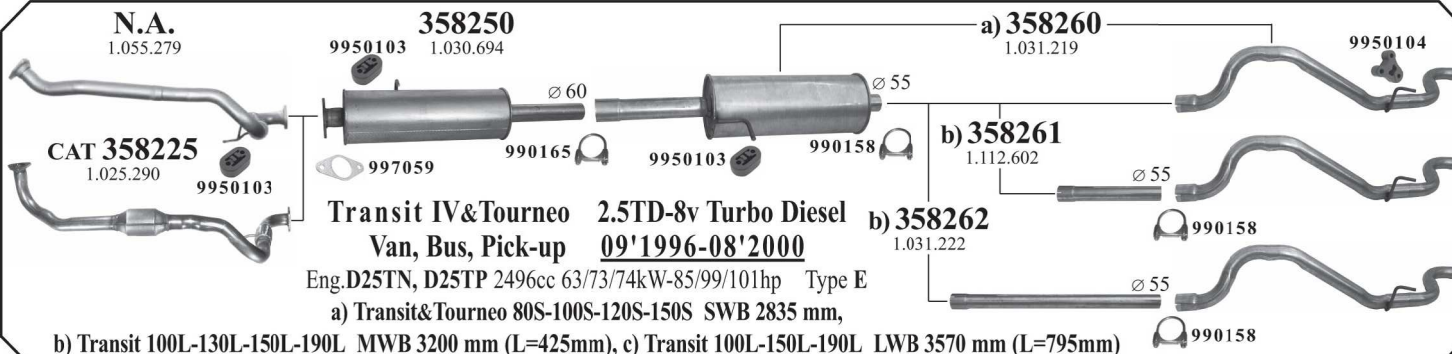

**Transit IV&Tourneo 2.5TD-8v Turbo Diesel
Van, Bus, Pick-up 09'1996-08'2000**

Eng.D25TN, D25TP 2496cc 63/73/74kW-85/99/101hp Type E

a) Transit&Tourneo 80S-100S-120S-150S SWB 2835 mm,

b) Transit 100L-130L-150L-190L MWB 3200 mm (L=425mm), c) Transit 100L-150L-190L LWB 3570 mm (L=795mm)