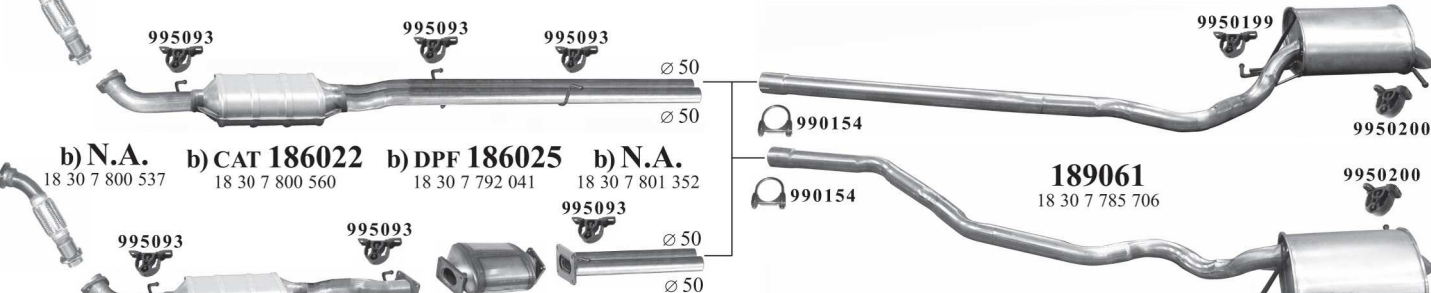

X5 E53 '2000-'2006

a) N.A.
18 30 7 785 711

a) CAT 189020
18 30 7 785 704

189060
18 30 7 785 705

b) N.A.
18 30 7 800 537

b) CAT 186022
18 30 7 800 560

b) DPF 186025
18 30 7 792 041

b) N.A.
18 30 7 801 352

X5 3.0TDi-24v 6cyl. SUV 01'2000-11'2006

Eng.M57 306 D1 2925cc 135kW-184hp, Eng.M57N 306 D4 2993cc 160kW-218hp (10'2003-),
Eng.M57N 306 D2 2993cc 155kW-211hp (08'2004-) Type E53 a) Euro3, b) Euro4 (10'2003-)